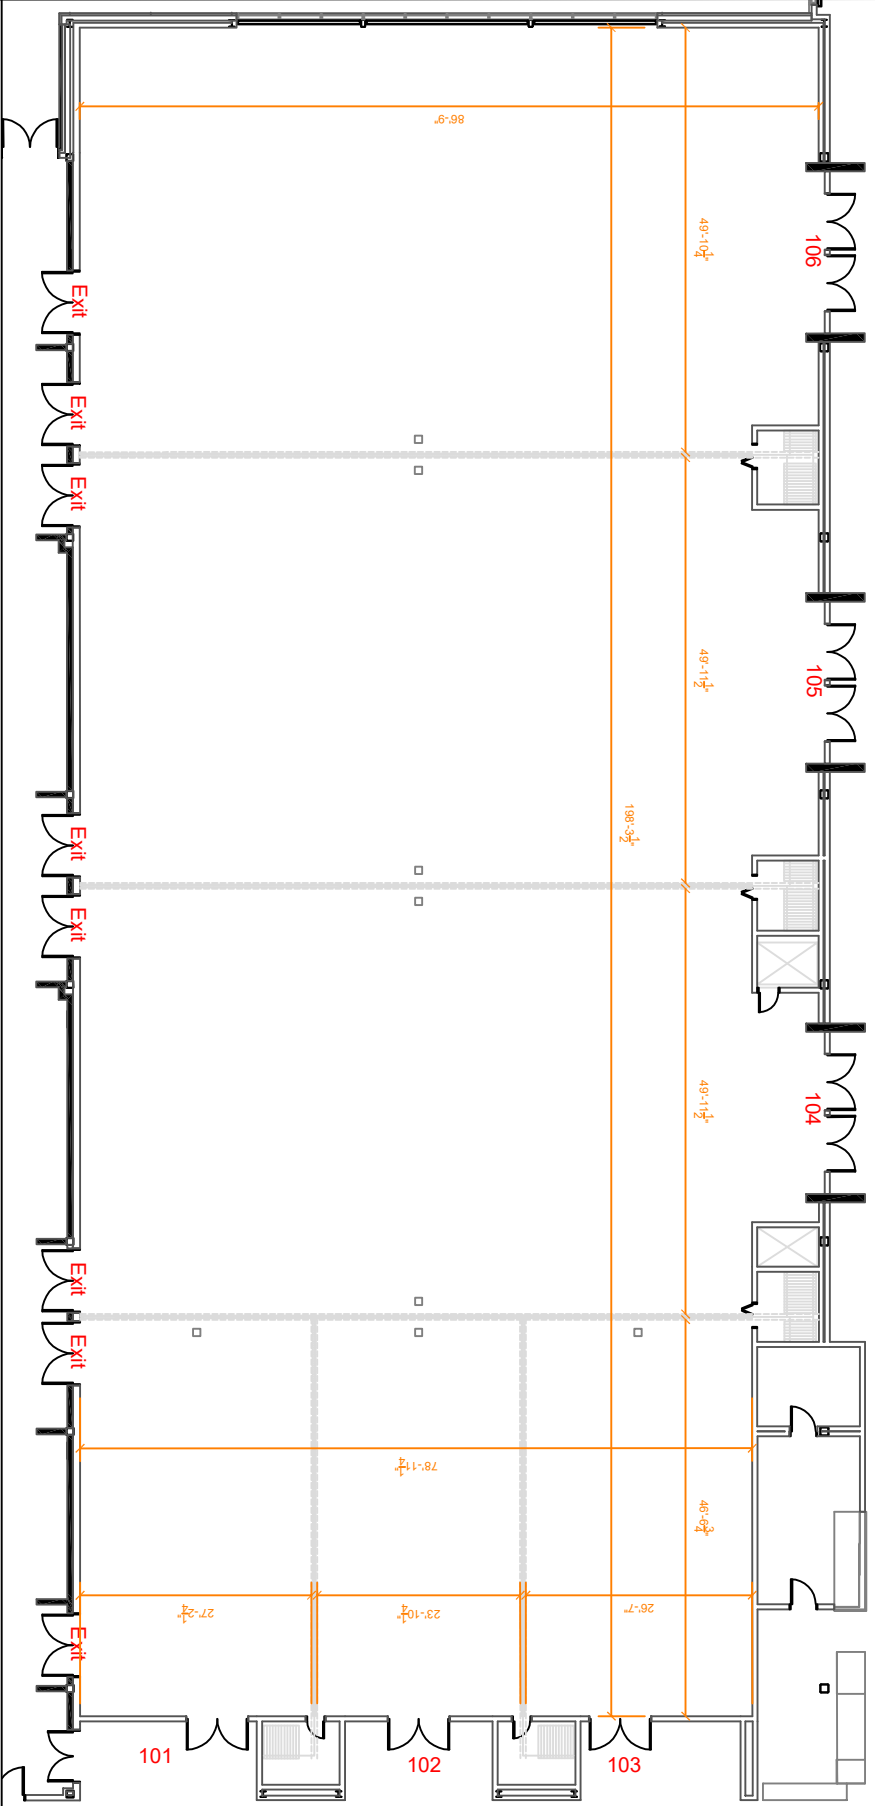

751-5-118 Ave
Edmonton, Alberta
Canada T5X 4X4

Revision	BY	MM/DD/YY
R0	Nicolle	Dec 04/18

Revision: 0

Scale: As Noted
Project:

Title:
EXPO Centre
Ballrooms