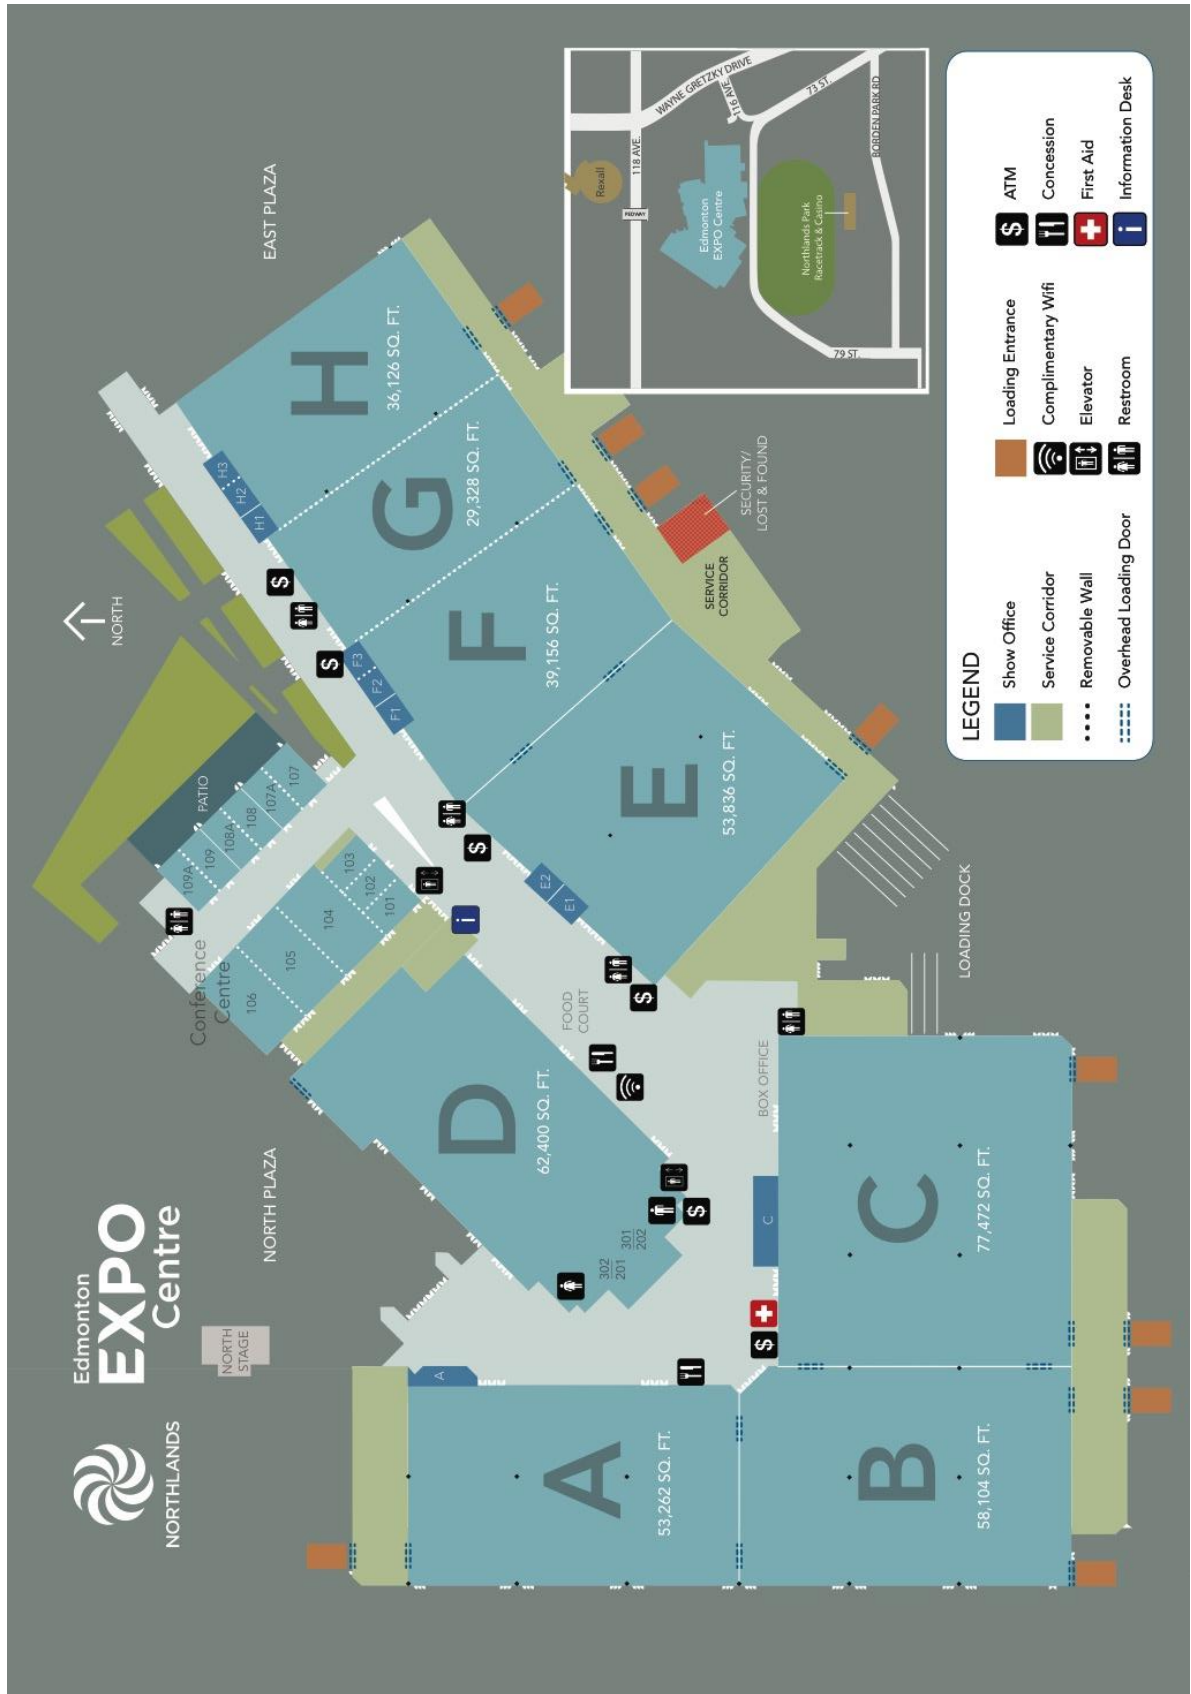

Appendix C: Venue Layout

Also available: edmontonexpocentre.com

LEGEND

- Show Office
- Service Corridor
- Removable Wall
- Overhead Loading Door
- Loading Entrance
- Complimentary Wifi
- Elevator
- Restroom
- ATM
- Concession
- First Aid
- Information Desk