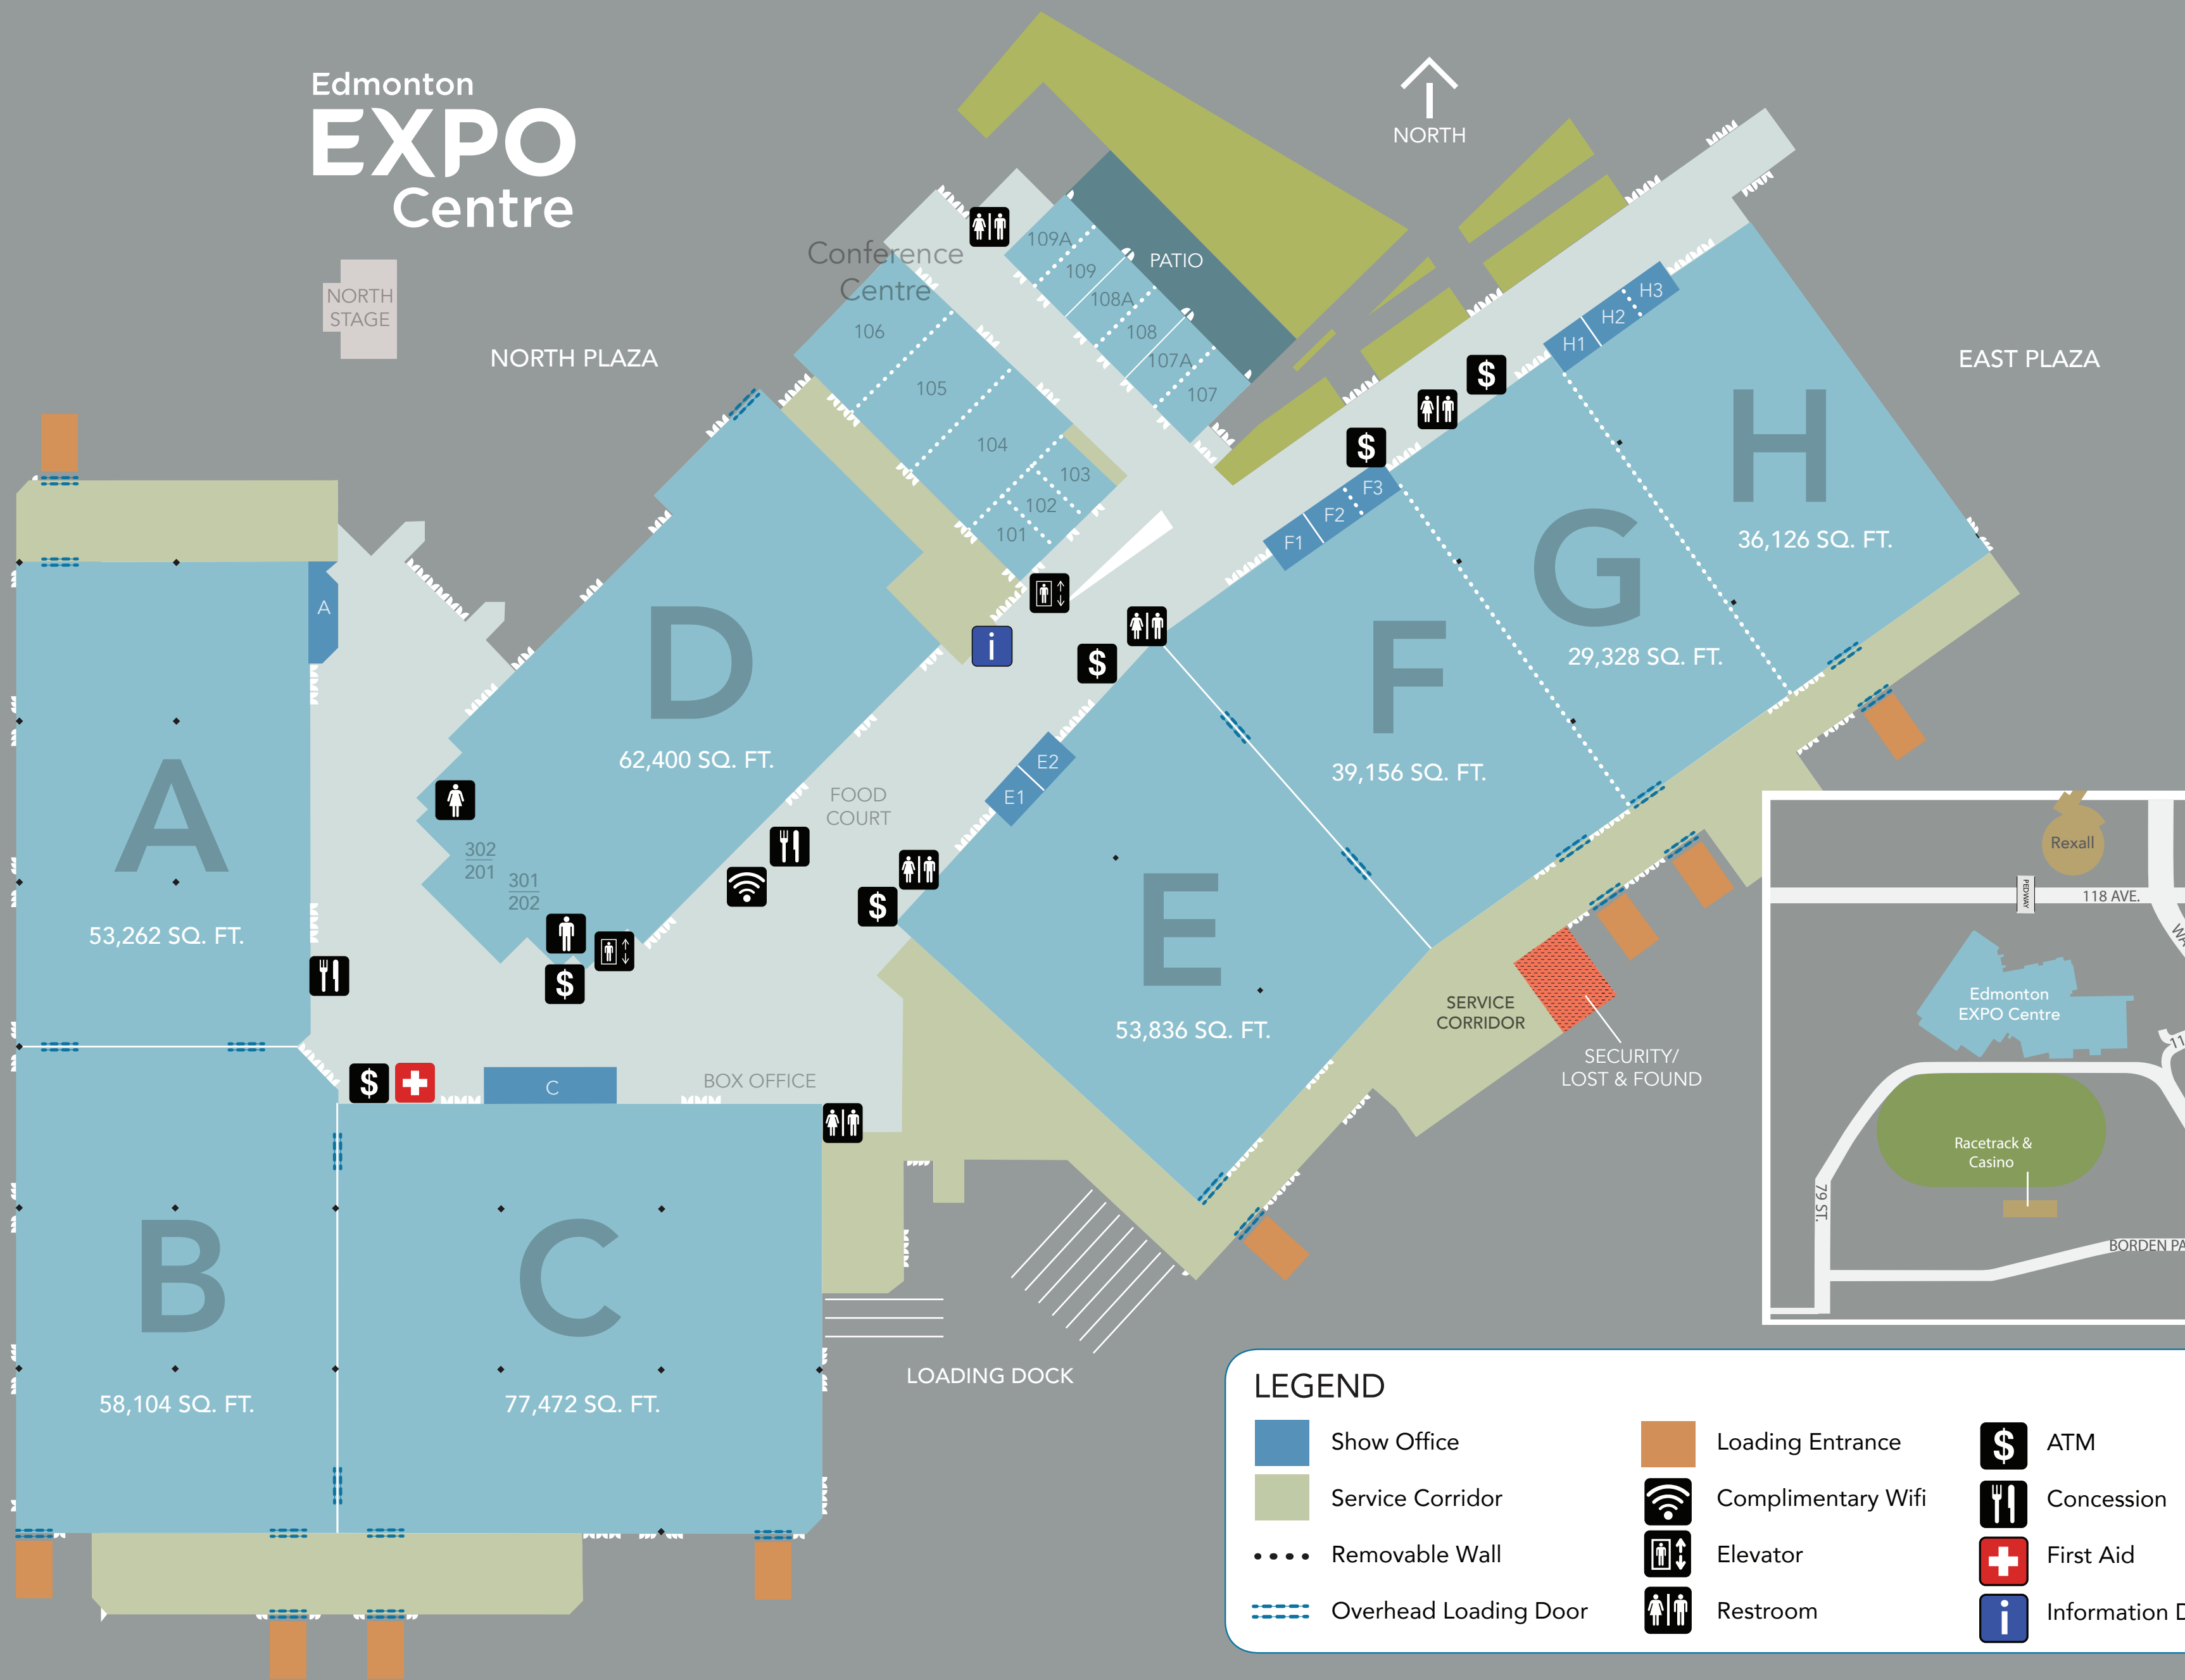

Edmonton EXPO Centre

LEGEND

 Show Office	 Loading Entrance	 ATM
 Service Corridor	 Complimentary Wifi	 Concession
 Removable Wall	 Elevator	 First Aid
 Overhead Loading Door	 Restroom	 Information Desk