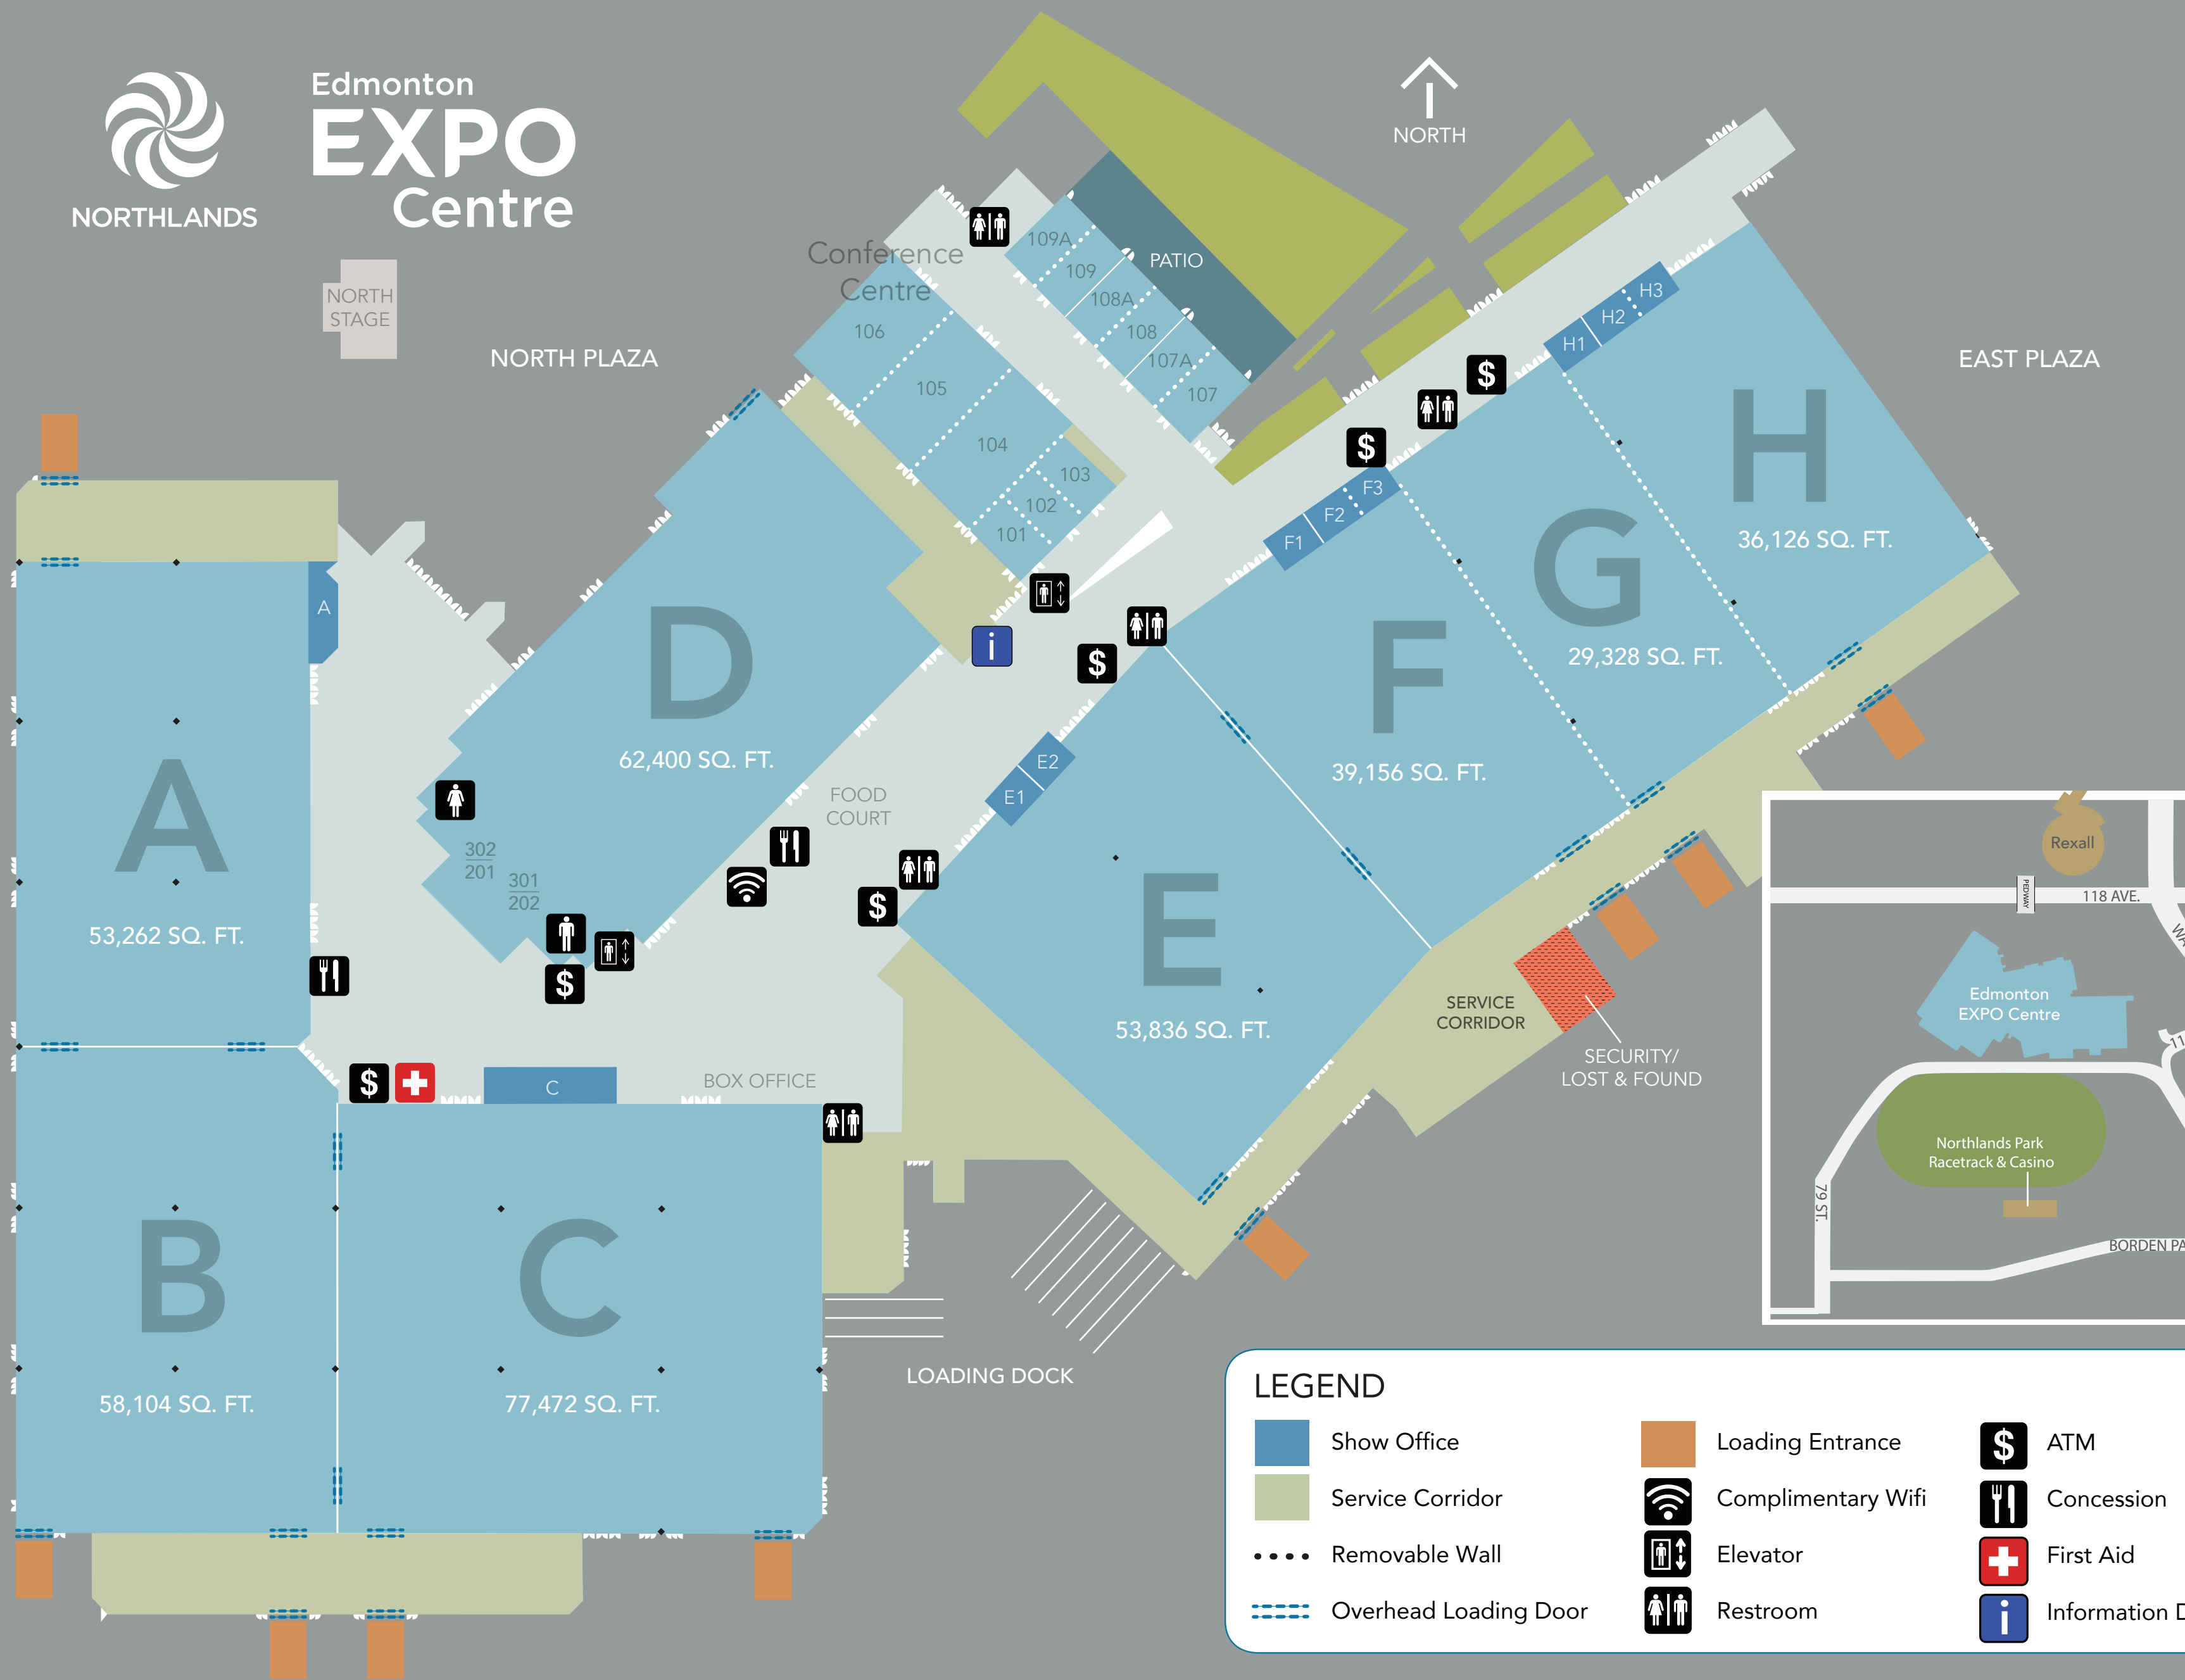

Edmonton EXPO Centre

LEGEND

Show Office	Loading Entrance	ATM
Service Corridor	Complimentary Wifi	Concession
Removable Wall	Elevator	First Aid
Overhead Loading Door	Restroom	Information Desk